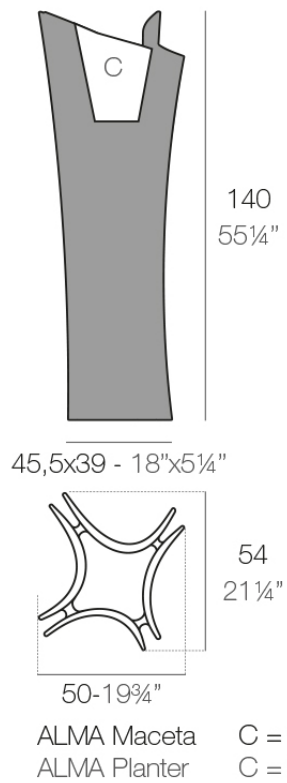

The Alma planter, on the other hand, is inspired by the architecture of the towers of Dubai.

Designed by A-Cero.

Info

Description

Pot made of polyethylene resin by rotational moulding. 100% Recyclable. Item suitable for indoor and outdoor use. Available in different finishes.

Weight: 17.87 Kg

Finishes

finishes

SELF-WATERING

Ref. 53013R

purjai red

white

black