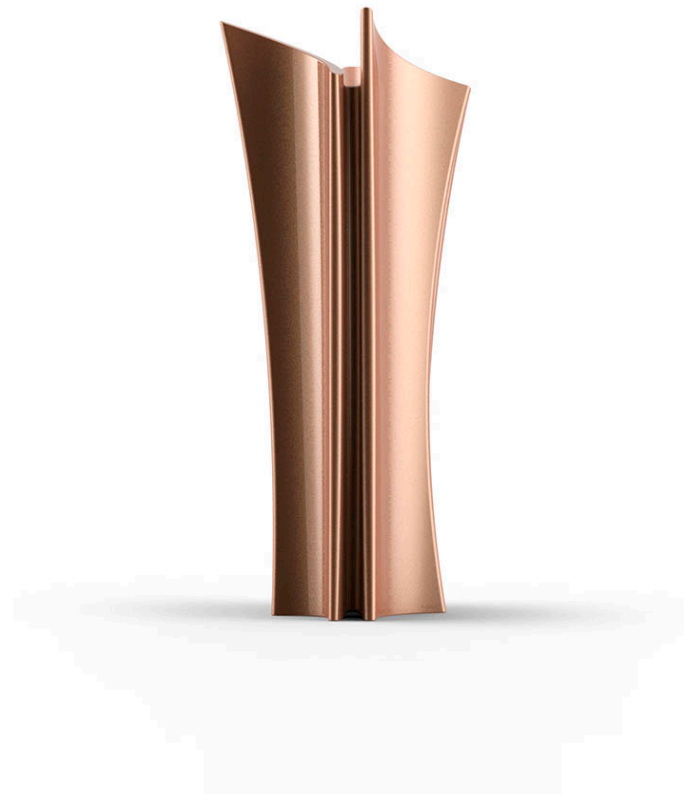

Products / Planters / Alma Planter

Alma planter

by A-cero

An outdoor furniture collection inspired by ORIGAMI, the Japanese art based on folding paper in order to get different forms, and the motto of “Less is more”.

The Alma planter, on the other hand, is inspired by the architecture of the towers of Dubai.

Designed by A-Cero.

Info

Description

Pot made of polyethylene resin by rotational moulding. 100% Recyclable. Item suitable for indoor and outdoor use. Available in different finishes.